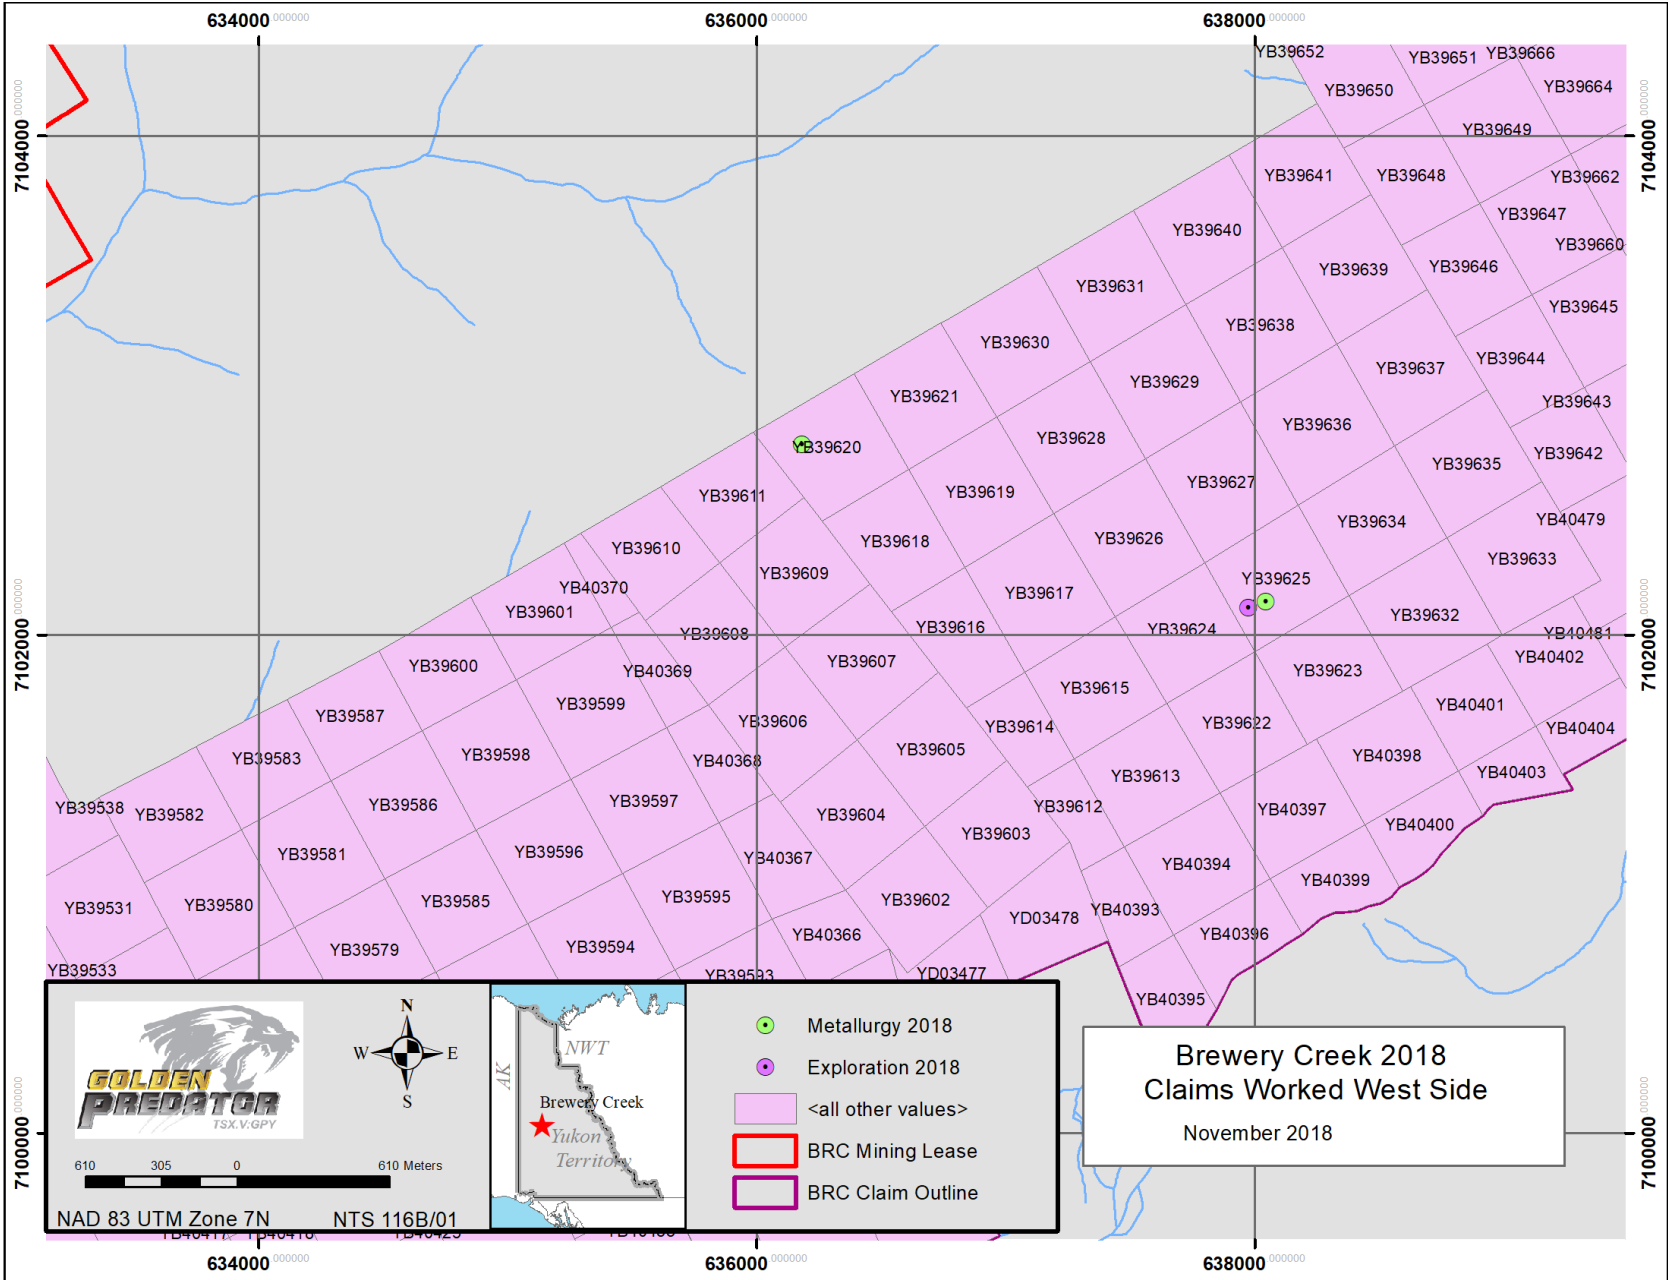

NAD 83 UTM Zone 7N NTS 116B/01

- Metallurgy 2018
- Exploration 2018
- <all other values>
- BRC Mining Lease
- BRC Claim Outline

**Brewery Creek 2018
Claims Worked West Side**
November 2018