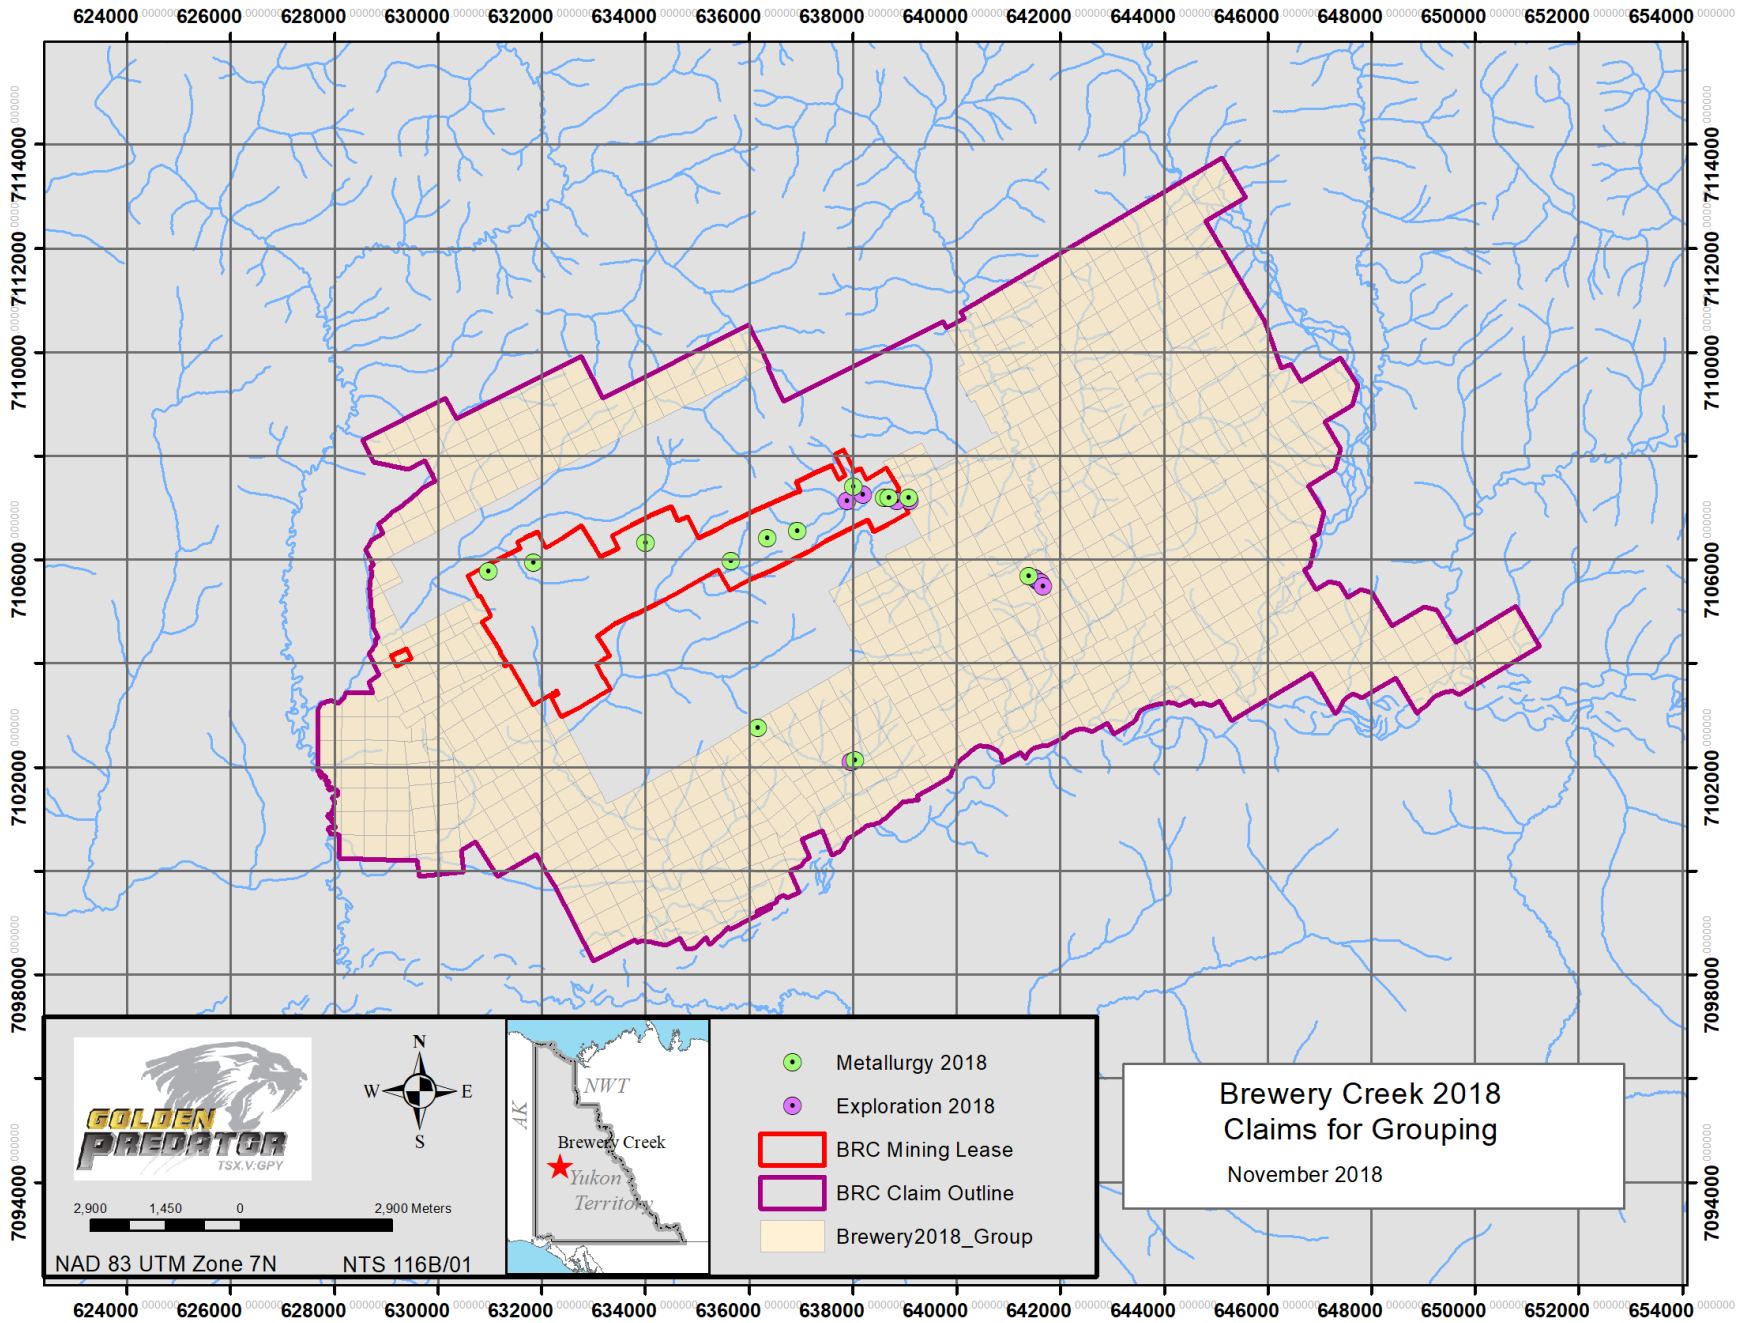

Work Done on the Brewery Creek Property

In the year 2018

Registered Owner: Golden Predator Exploration Ltd.

Located in the Laura Creek Area

Dawson Mining District

Yukon Territory, Canada

NTS 116A-04, 116B-01, 115O-16

64 ° 02'N Latitude 138 °15'W Longitude

Work (drilling) on claims

(YB23977, YB45737, YB45738, YB39620, YB39625 and YB17741)

Prepared by: Golden Predator Exploration Ltd

Date of submission December 13, 2018

Statement of location of diamond drill core created during the 2018 exploration season at the Brewery Creek Project.

The diamond drill core produced at the Brewery Creek project was partly used for a metallurgical study.

Drillholes with the prefix BC18 were exploration holes drilled by NQ tubes. Identified mineralized intercepts in the NQ core were split by diamond caw saw. One half of the core was sent for assay to SGS in Whitehorse, the uncut and remaining ½ drill core is stored on-site at the Brewery Creek project.