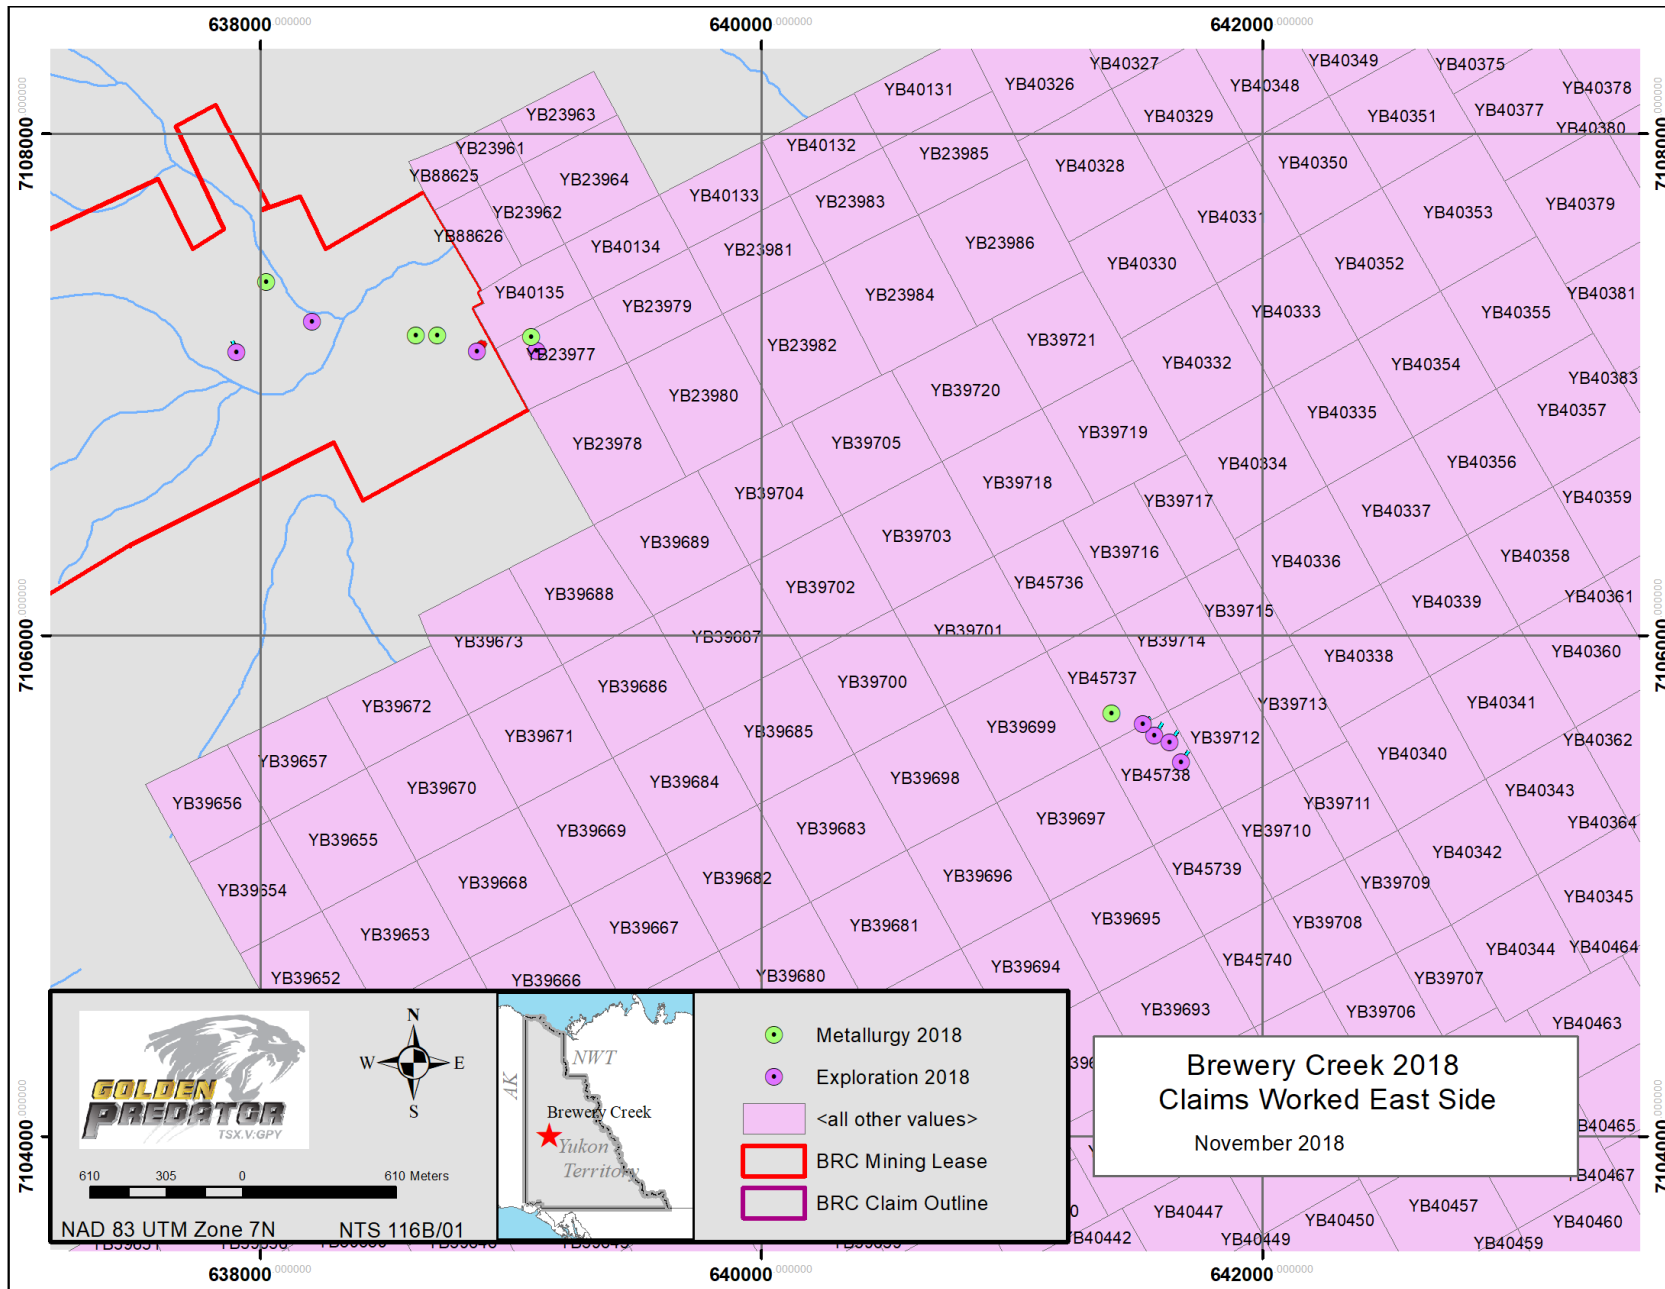

Work Done on the Brewery Creek Property

In the year 2018

Registered Owner: Golden Predator Exploration Ltd.

Located in the Laura Creek Area

Dawson Mining District

Yukon Territory, Canada

NTS 116A-04, 116B-01, 115O-16

**Brewery Creek 2018
Claims for Grouping**
November 2018

2,900 1,450 0 2,900 Meters

NAD 83 UTM Zone 7N NTS 116B/01

- Metallurgy 2018
- Exploration 2018
- BRC Mining Lease
- BRC Claim Outline
- Brewery2018_Group

Statement of location of diamond drill core created during the 2018 exploration season at the Brewery Creek Project.

The diamond drill core produced at the Brewery Creek project was partly used for a metallurgical study.

Drillholes with the prefix BC18 were exploration holes drilled by NQ tubes. Identified mineralized intercepts in the NQ core were split by diamond caw saw. One half of the core was sent for assay to SGS in Whitehorse, the uncut and remaining ½ drill core is stored on-site at the Brewery Creek project.