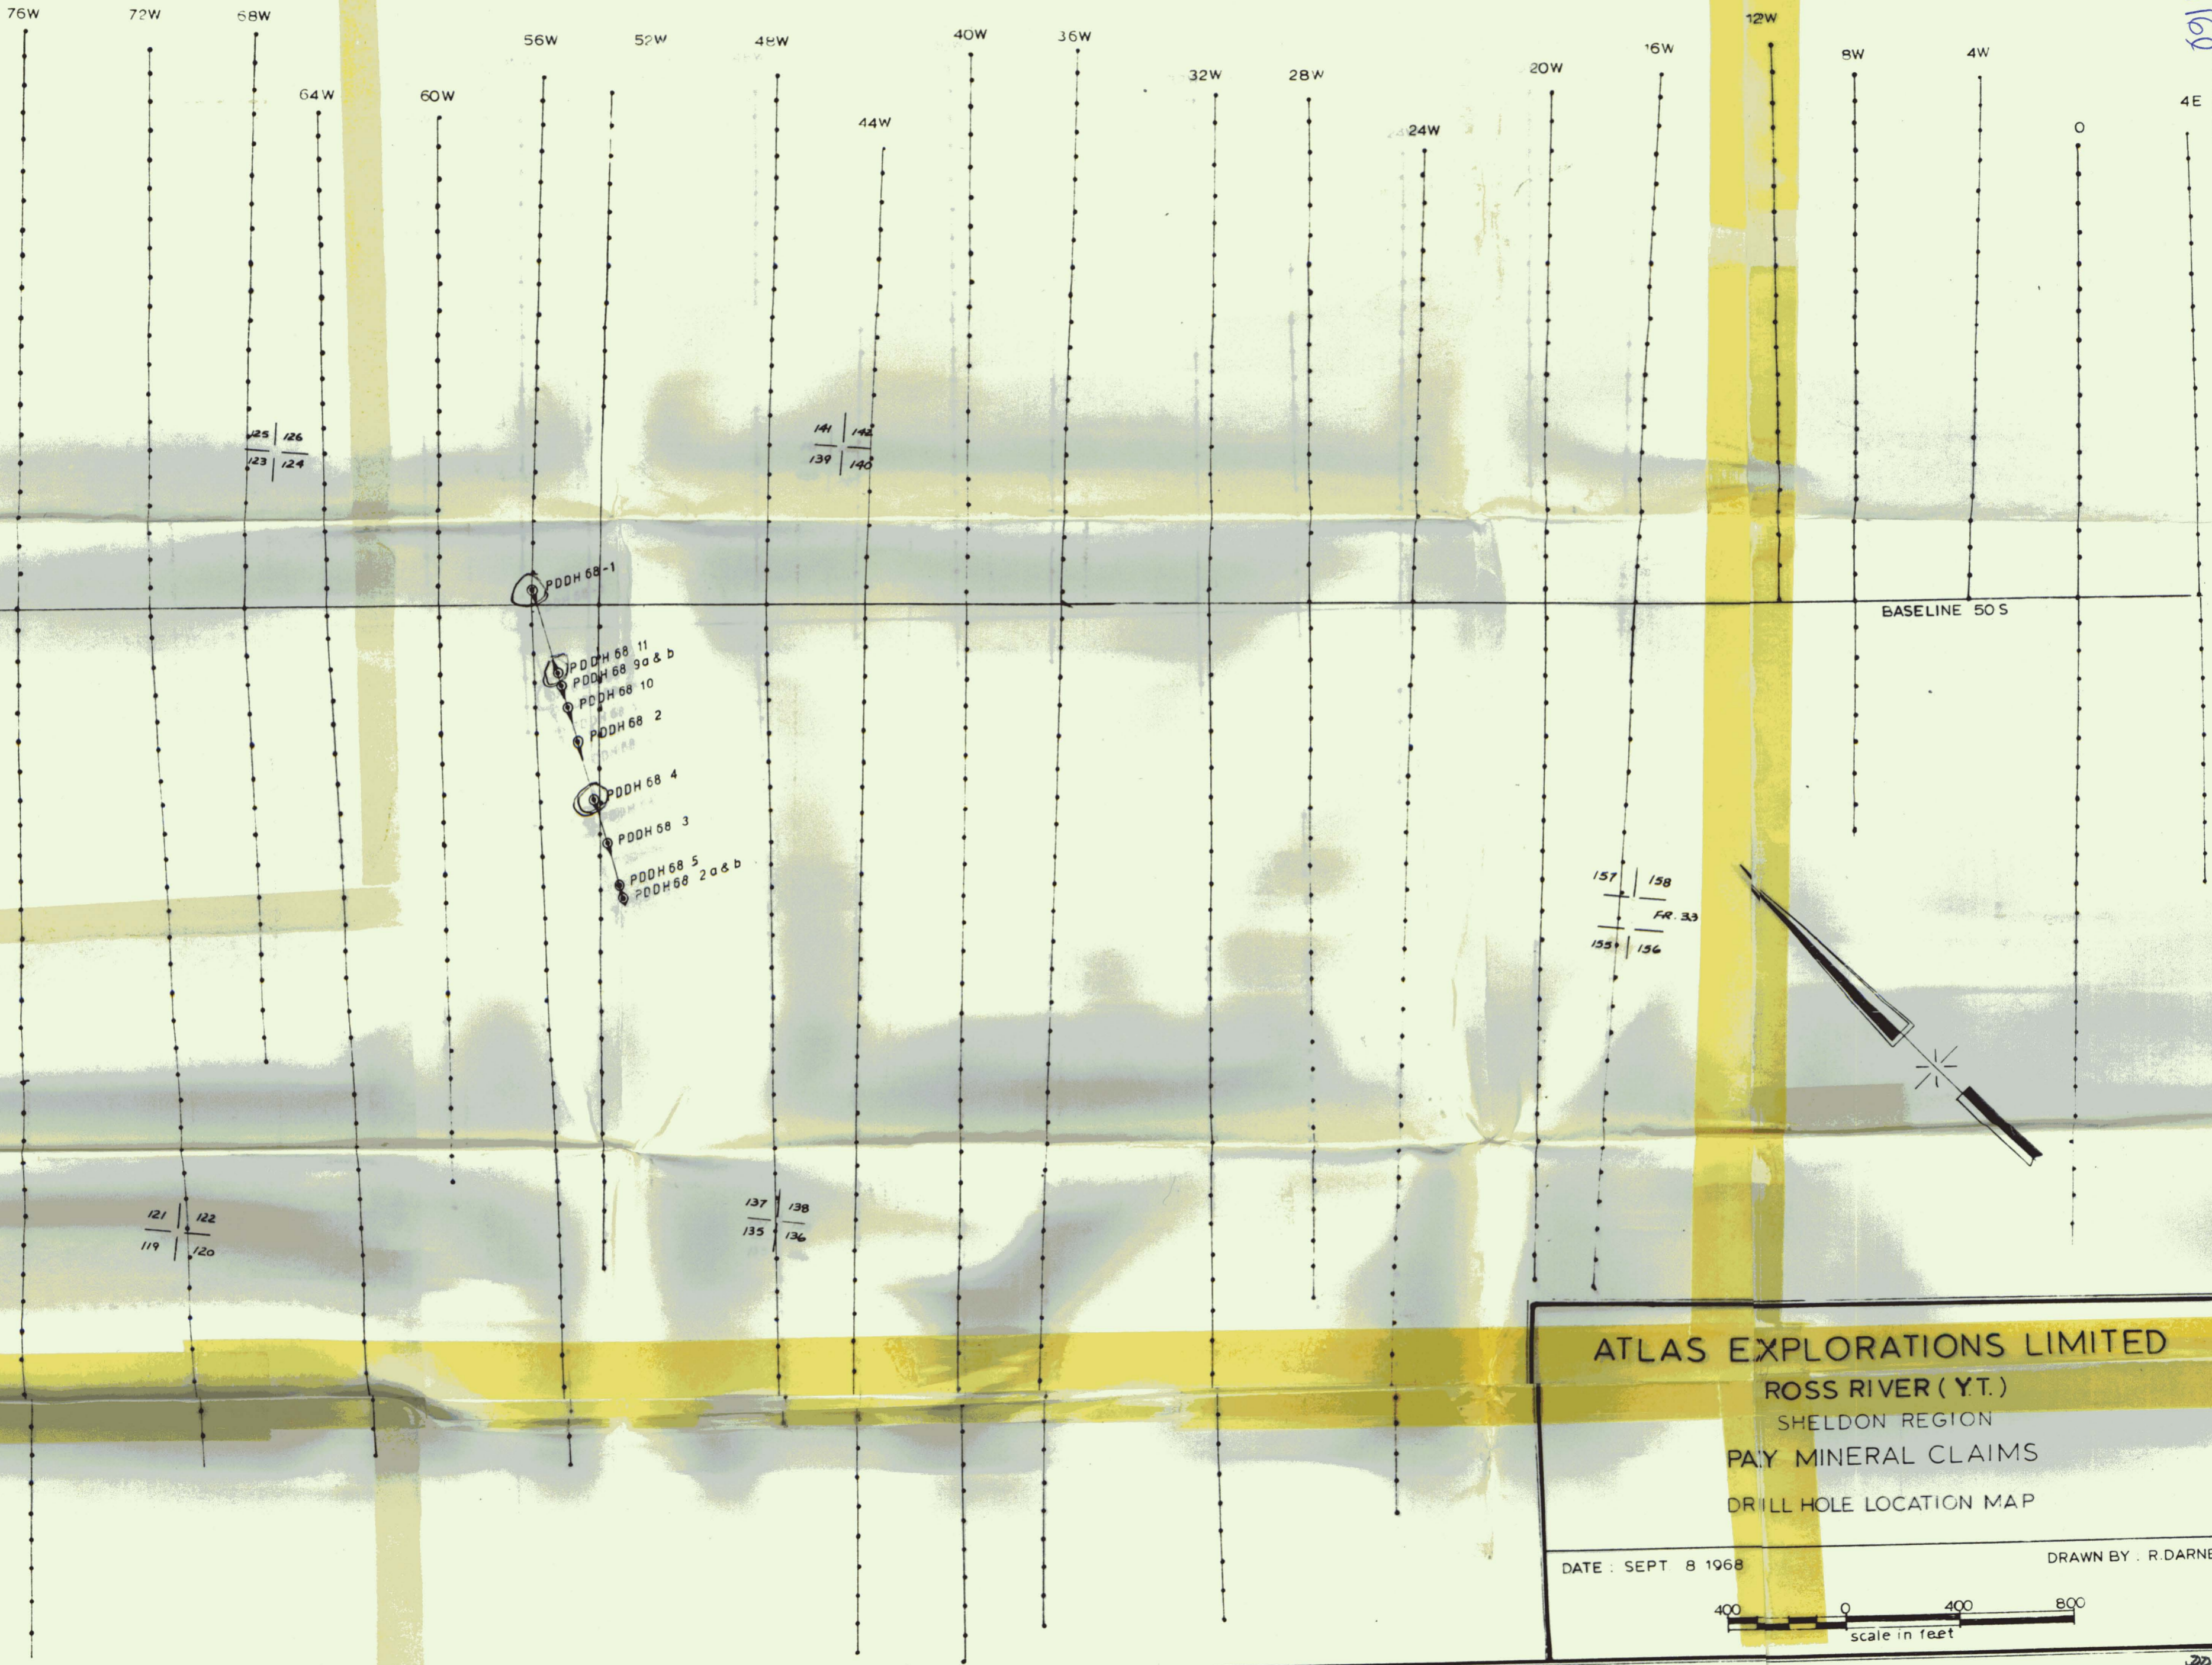

091160

ATLAS EXPLORATIONS LIMITED  
 ROSS RIVER (Y.T.)  
 SHELDON REGION  
 PAY MINERAL CLAIMS  
 DRILL HOLE LOCATION MAP

DATE: SEPT. 8 1968

DRAWN BY: R. DARNEY

2078