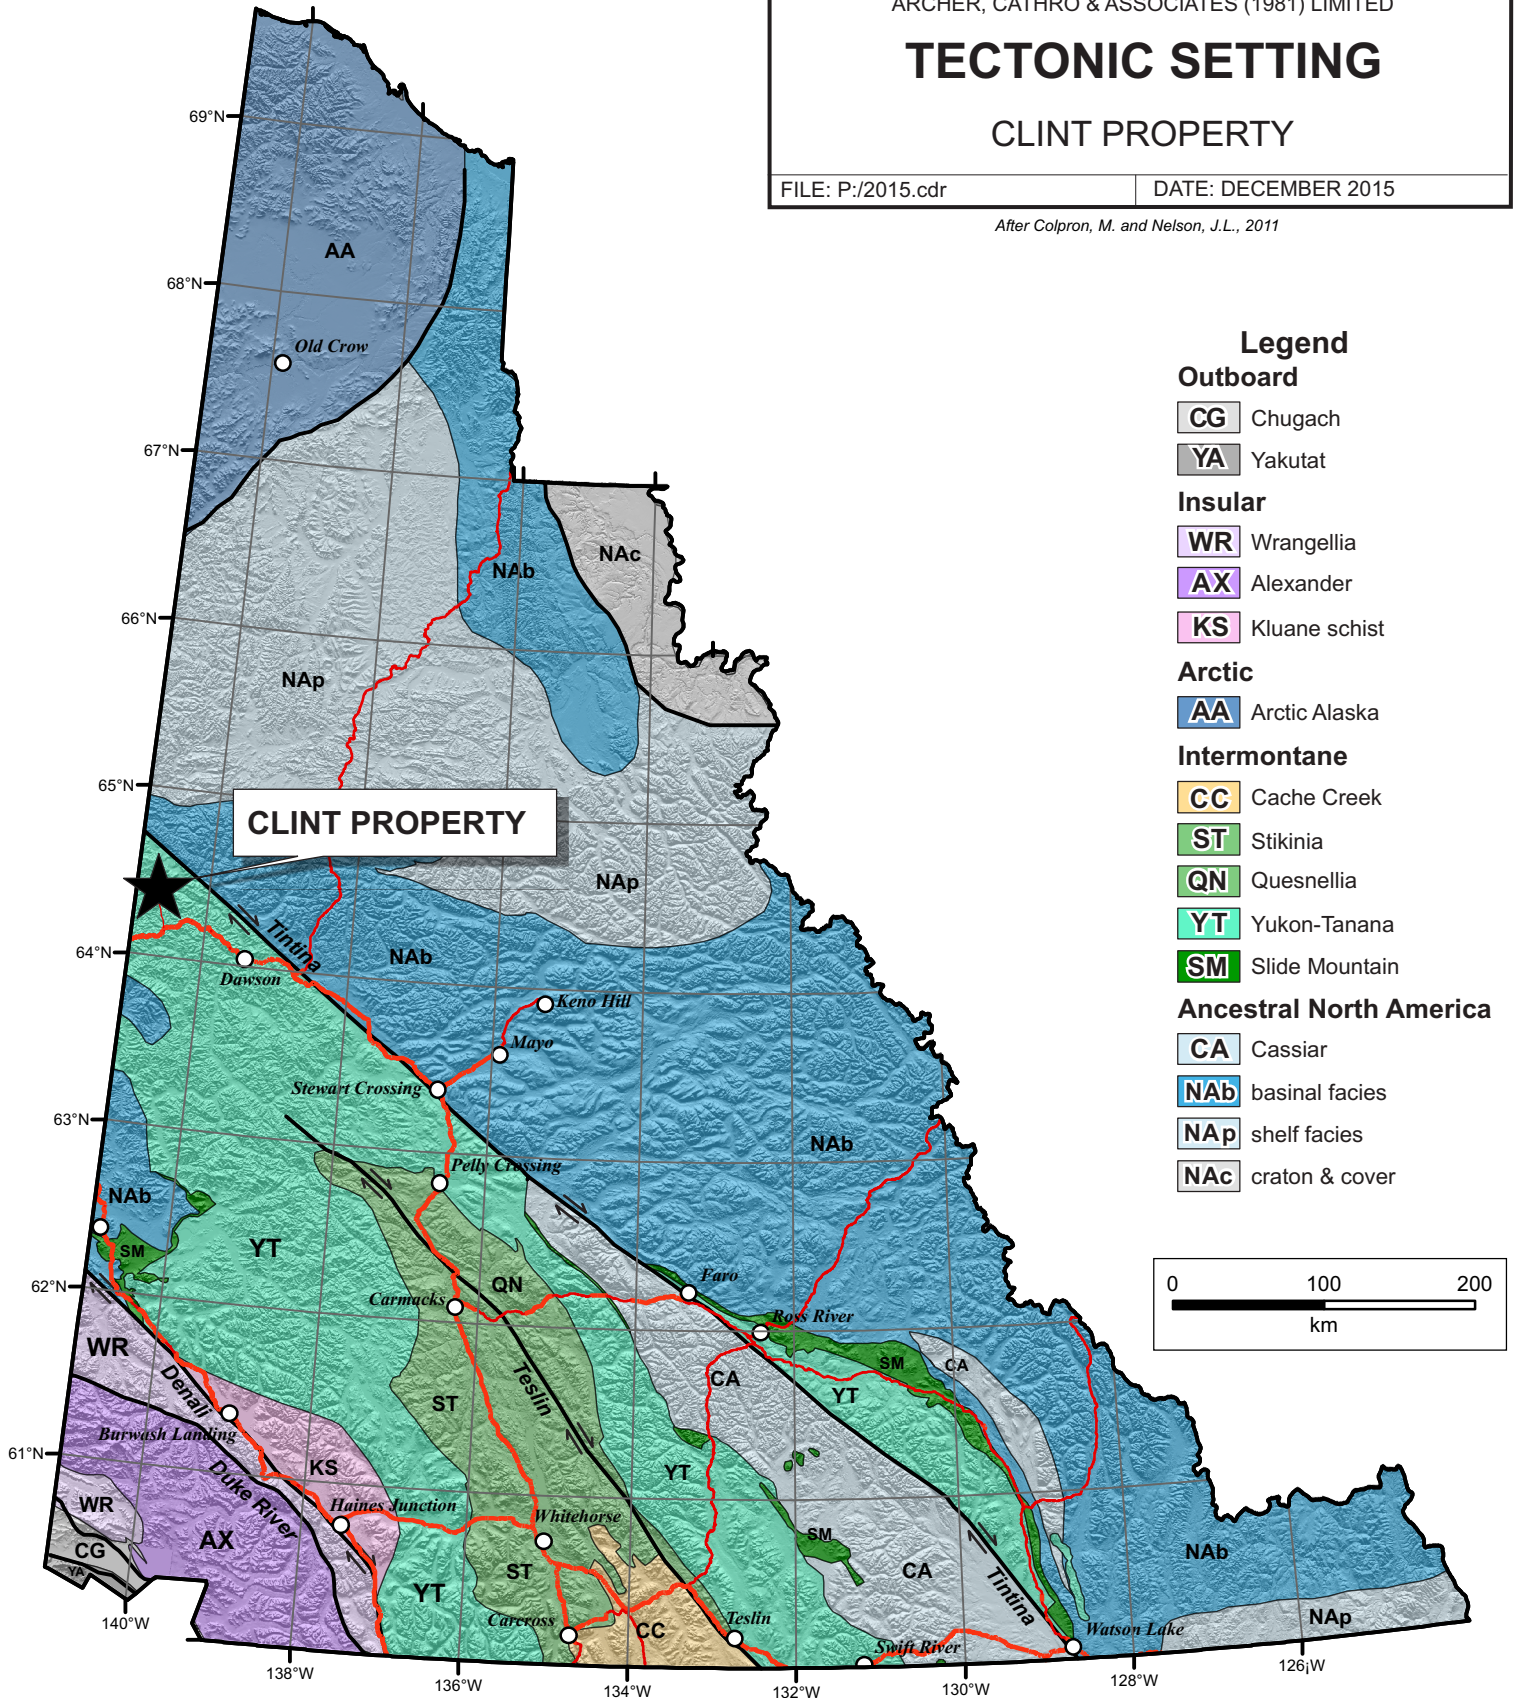

STRATEGIC METALS LTD.

FIGURE 3

ARCHER, CATHRO & ASSOCIATES (1981) LIMITED

TECTONIC SETTING

CLINT PROPERTY

FILE: P:/2015.cdr

DATE: DECEMBER 2015

After Colpron, M. and Nelson, J.L., 2011

Legend

Outboard

CG Chugach

YA Yakutat

Insular

WR Wrangellia

AX Alexander

KS Kluane schist

Arctic

AA Arctic Alaska

Intermontane

CC Cache Creek

ST Stikinia

QN Quesnellia

YT Yukon-Tanana

SM Slide Mountain

Ancestral North America

CA Cassiar

NAb basinal facies

NAp shelf facies

NAc craton & cover