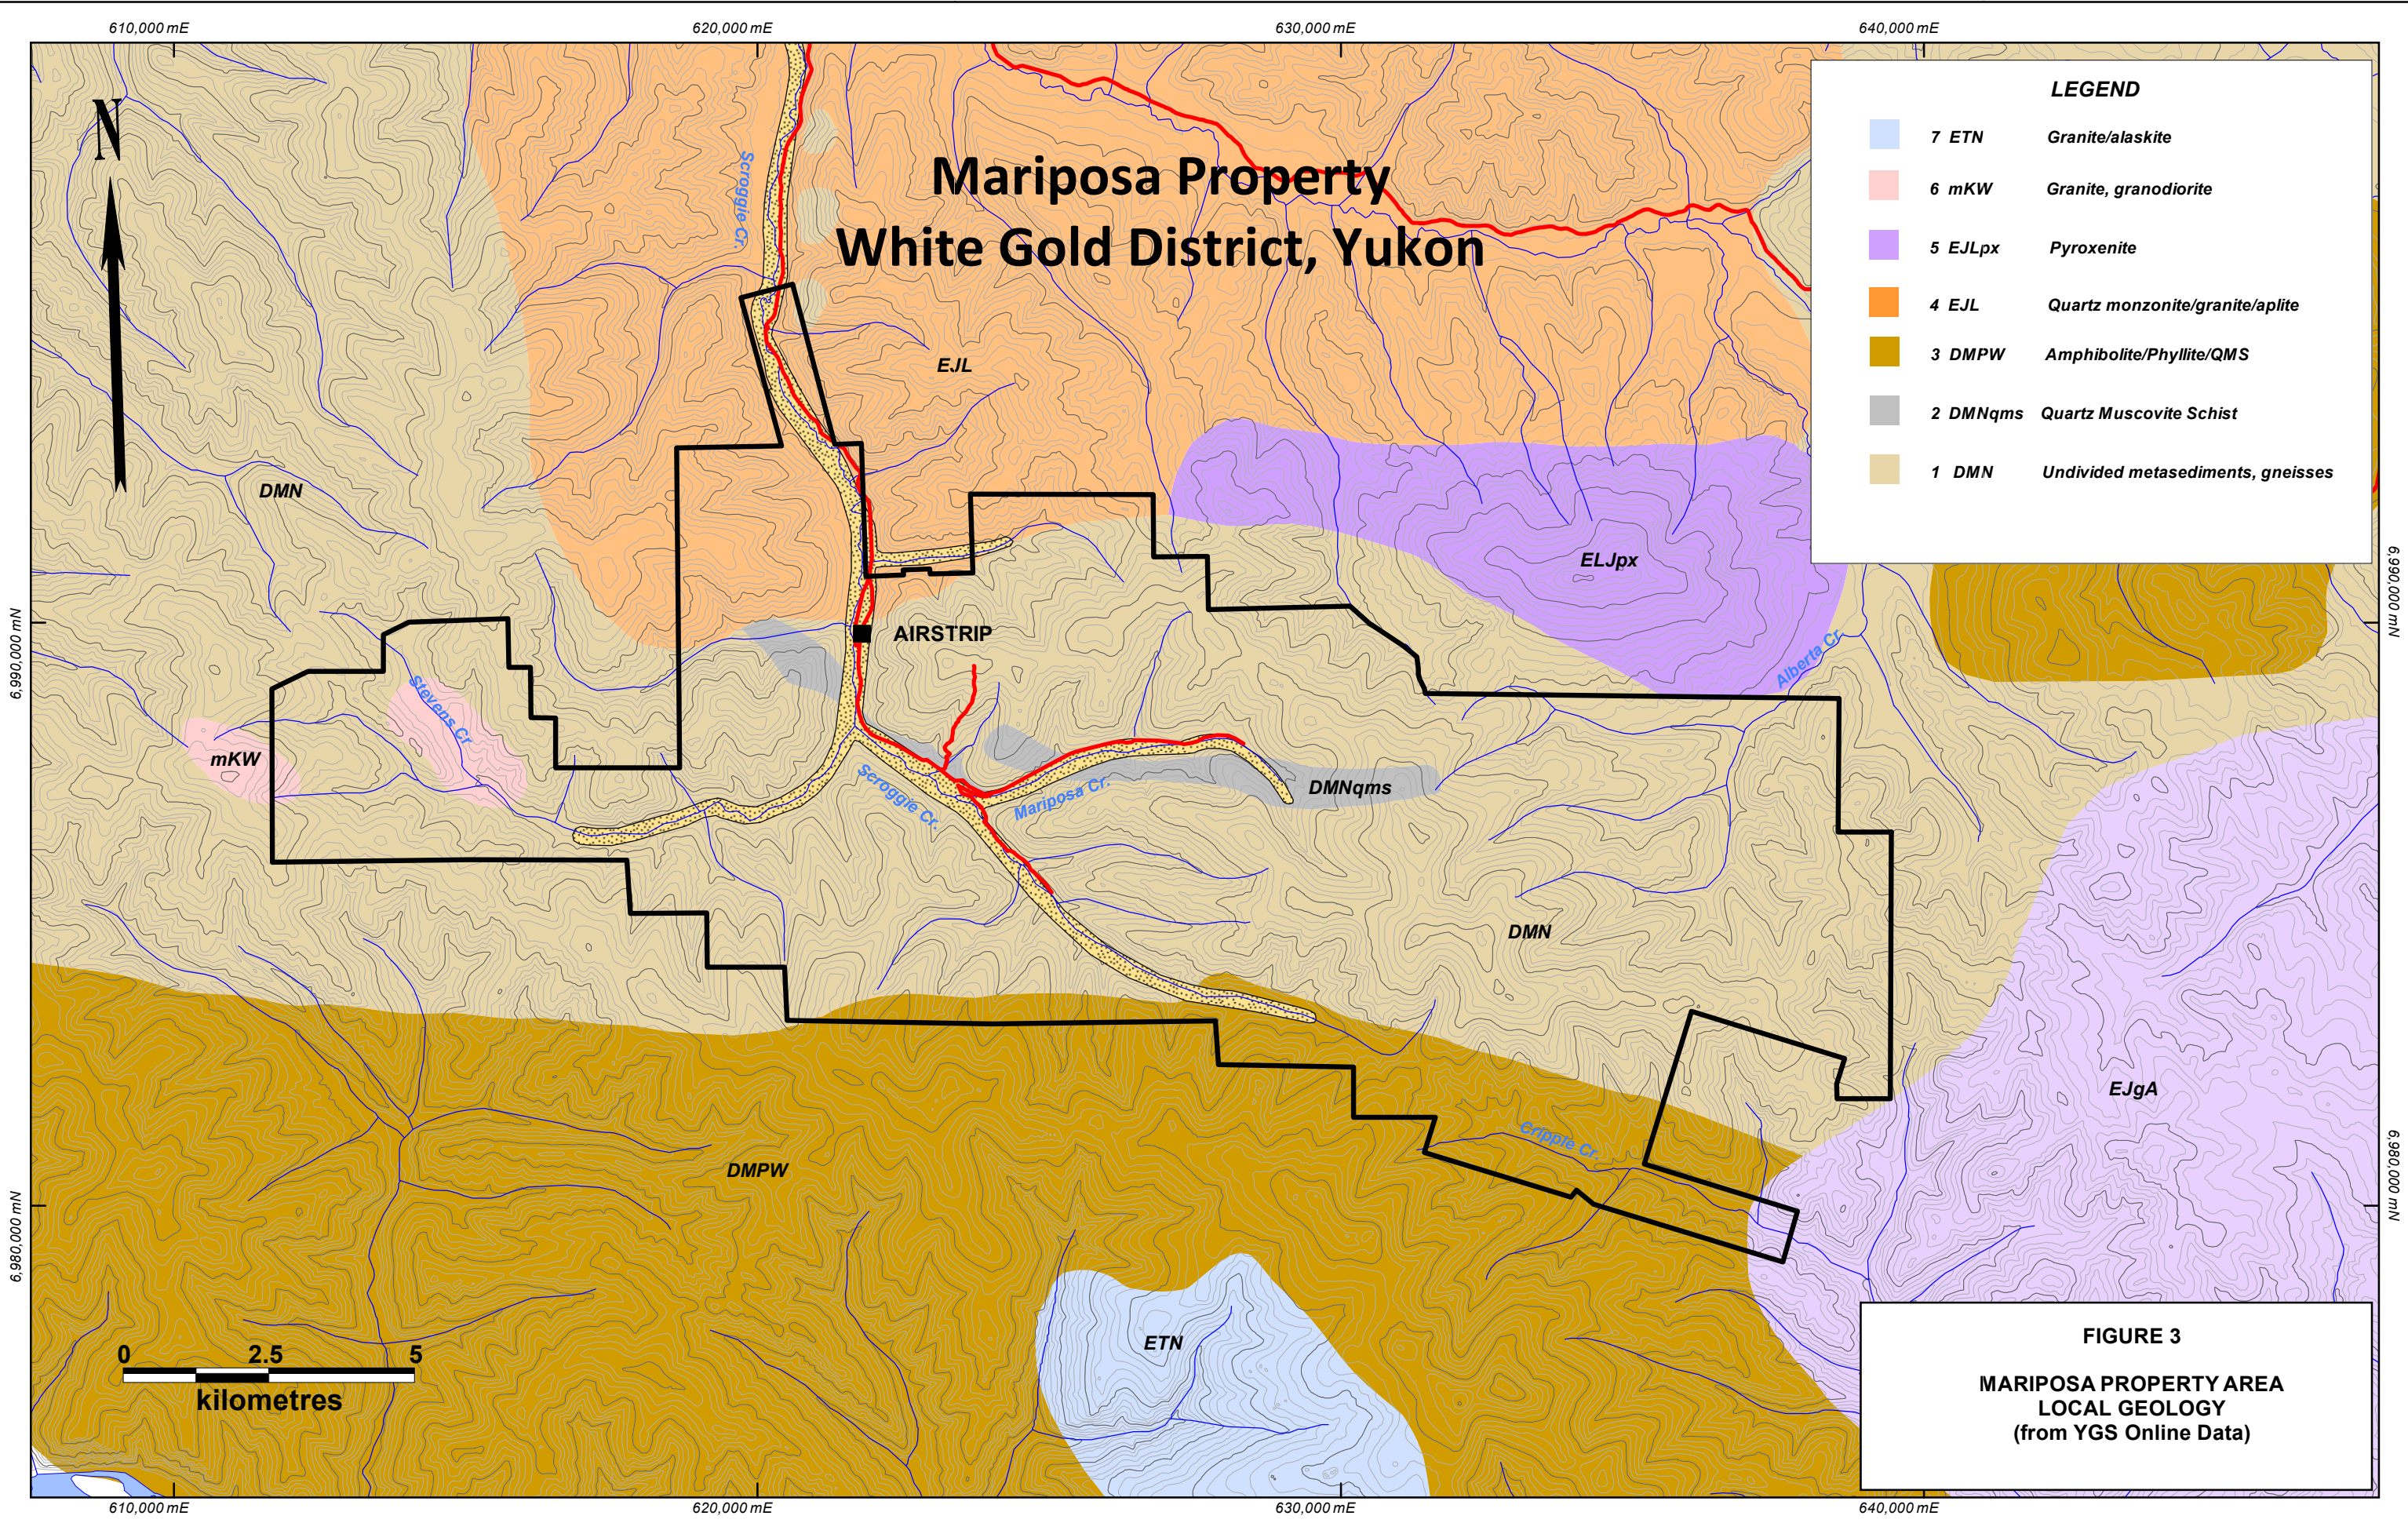

# Mariposa Property White Gold District, Yukon

LEGEND	
	7 ETN Granite/alaskite
	6 mKW Granite, granodiorite
	5 EJLpx Pyroxenite
	4 EJL Quartz monzonite/granite/aplite
	3 DMPW Amphibolite/Phyllite/QMS
	2 DMNqms Quartz Muscovite Schist
	1 DMN Undivided metasediments, gneisses

**FIGURE 3**  
**MARIPOSA PROPERTY AREA**  
**LOCAL GEOLOGY**  
**(from YGS Online Data)**