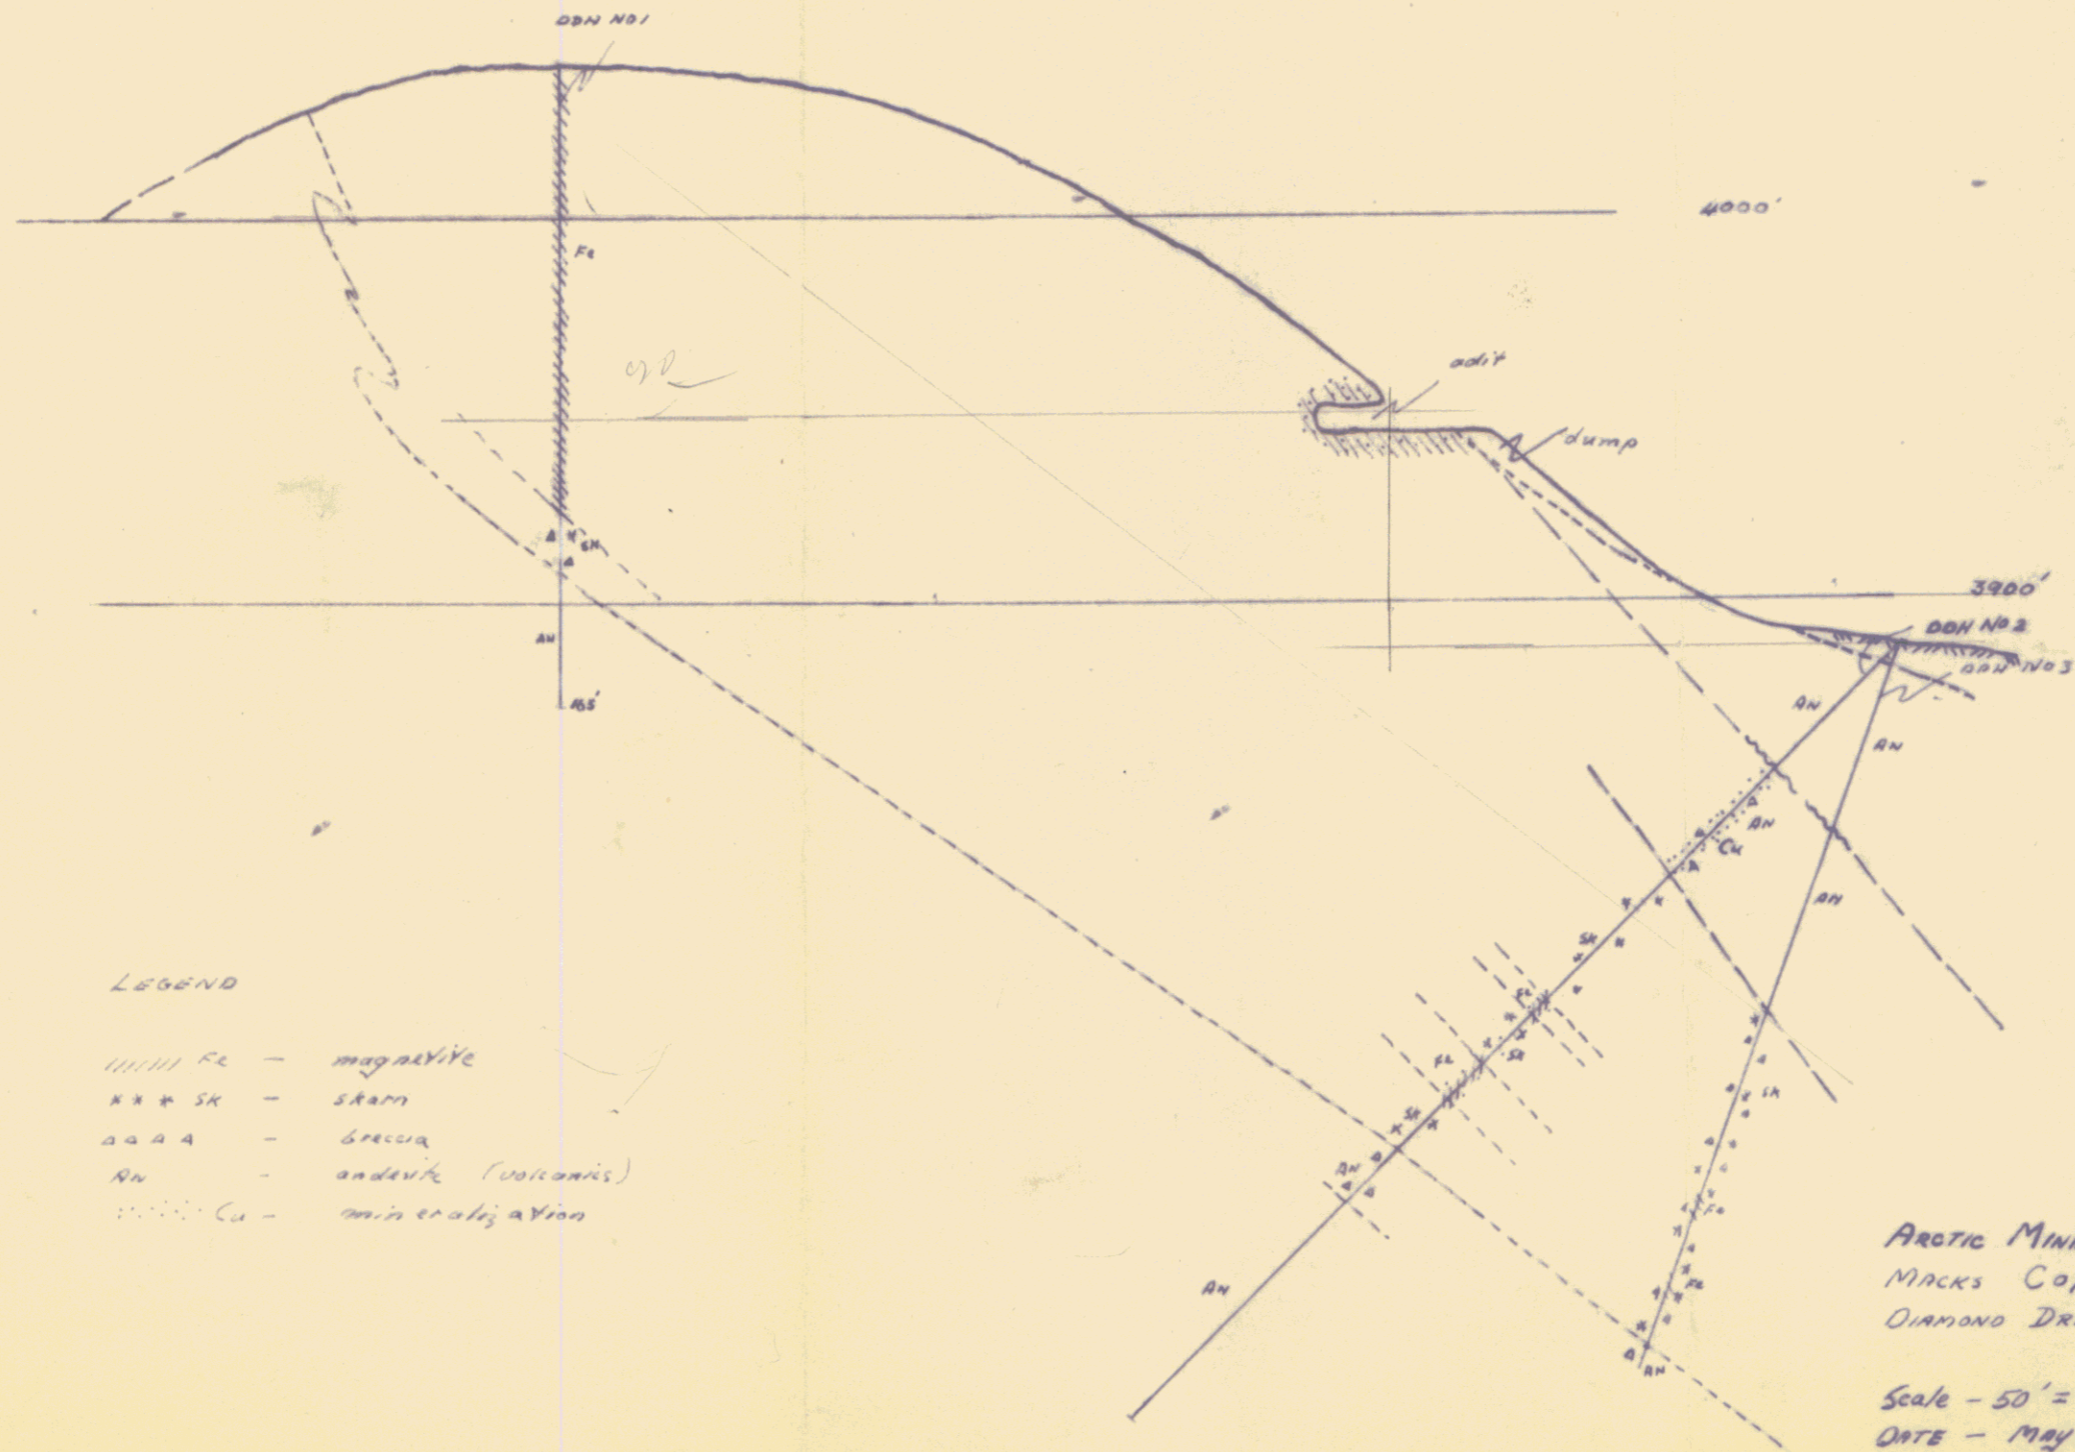

NEW MOTOR

MARL'S COFFEE

092076

- LEGEND**
- AN - andesite
  - Ls - limestone
  - SK - skarn
  - Fe, Cu - mineralization
  - - geological contact
  - ⊙ → - ditch
  - - - - - road
  - ||||| - cliff
  - ▭ - adit

ARCTIC MINING and EXPLORATION  
 MACKS COPPER PROPERTY  
 GEOLOGICAL MAP

SCALE - 1 IN = 100 FT  
 DATE - JUNE 20/65.  
 MAPPED BY - J. SMITH

092076

LEGEND

- ||||| Fe - magnetite
- \*\*\* SK - skarn
- - breccia
- AN - andesite (volcanic)
- ..... Cu - mineralization

ARCTIC MINING and EXPLORATION LTD.  
 MACKS COPPER PROPERTY  
 DIAMOND DRILL SECTION

Scale - 50' = 1 in  
 DATE - MAY 3/65

*JCF*

092076